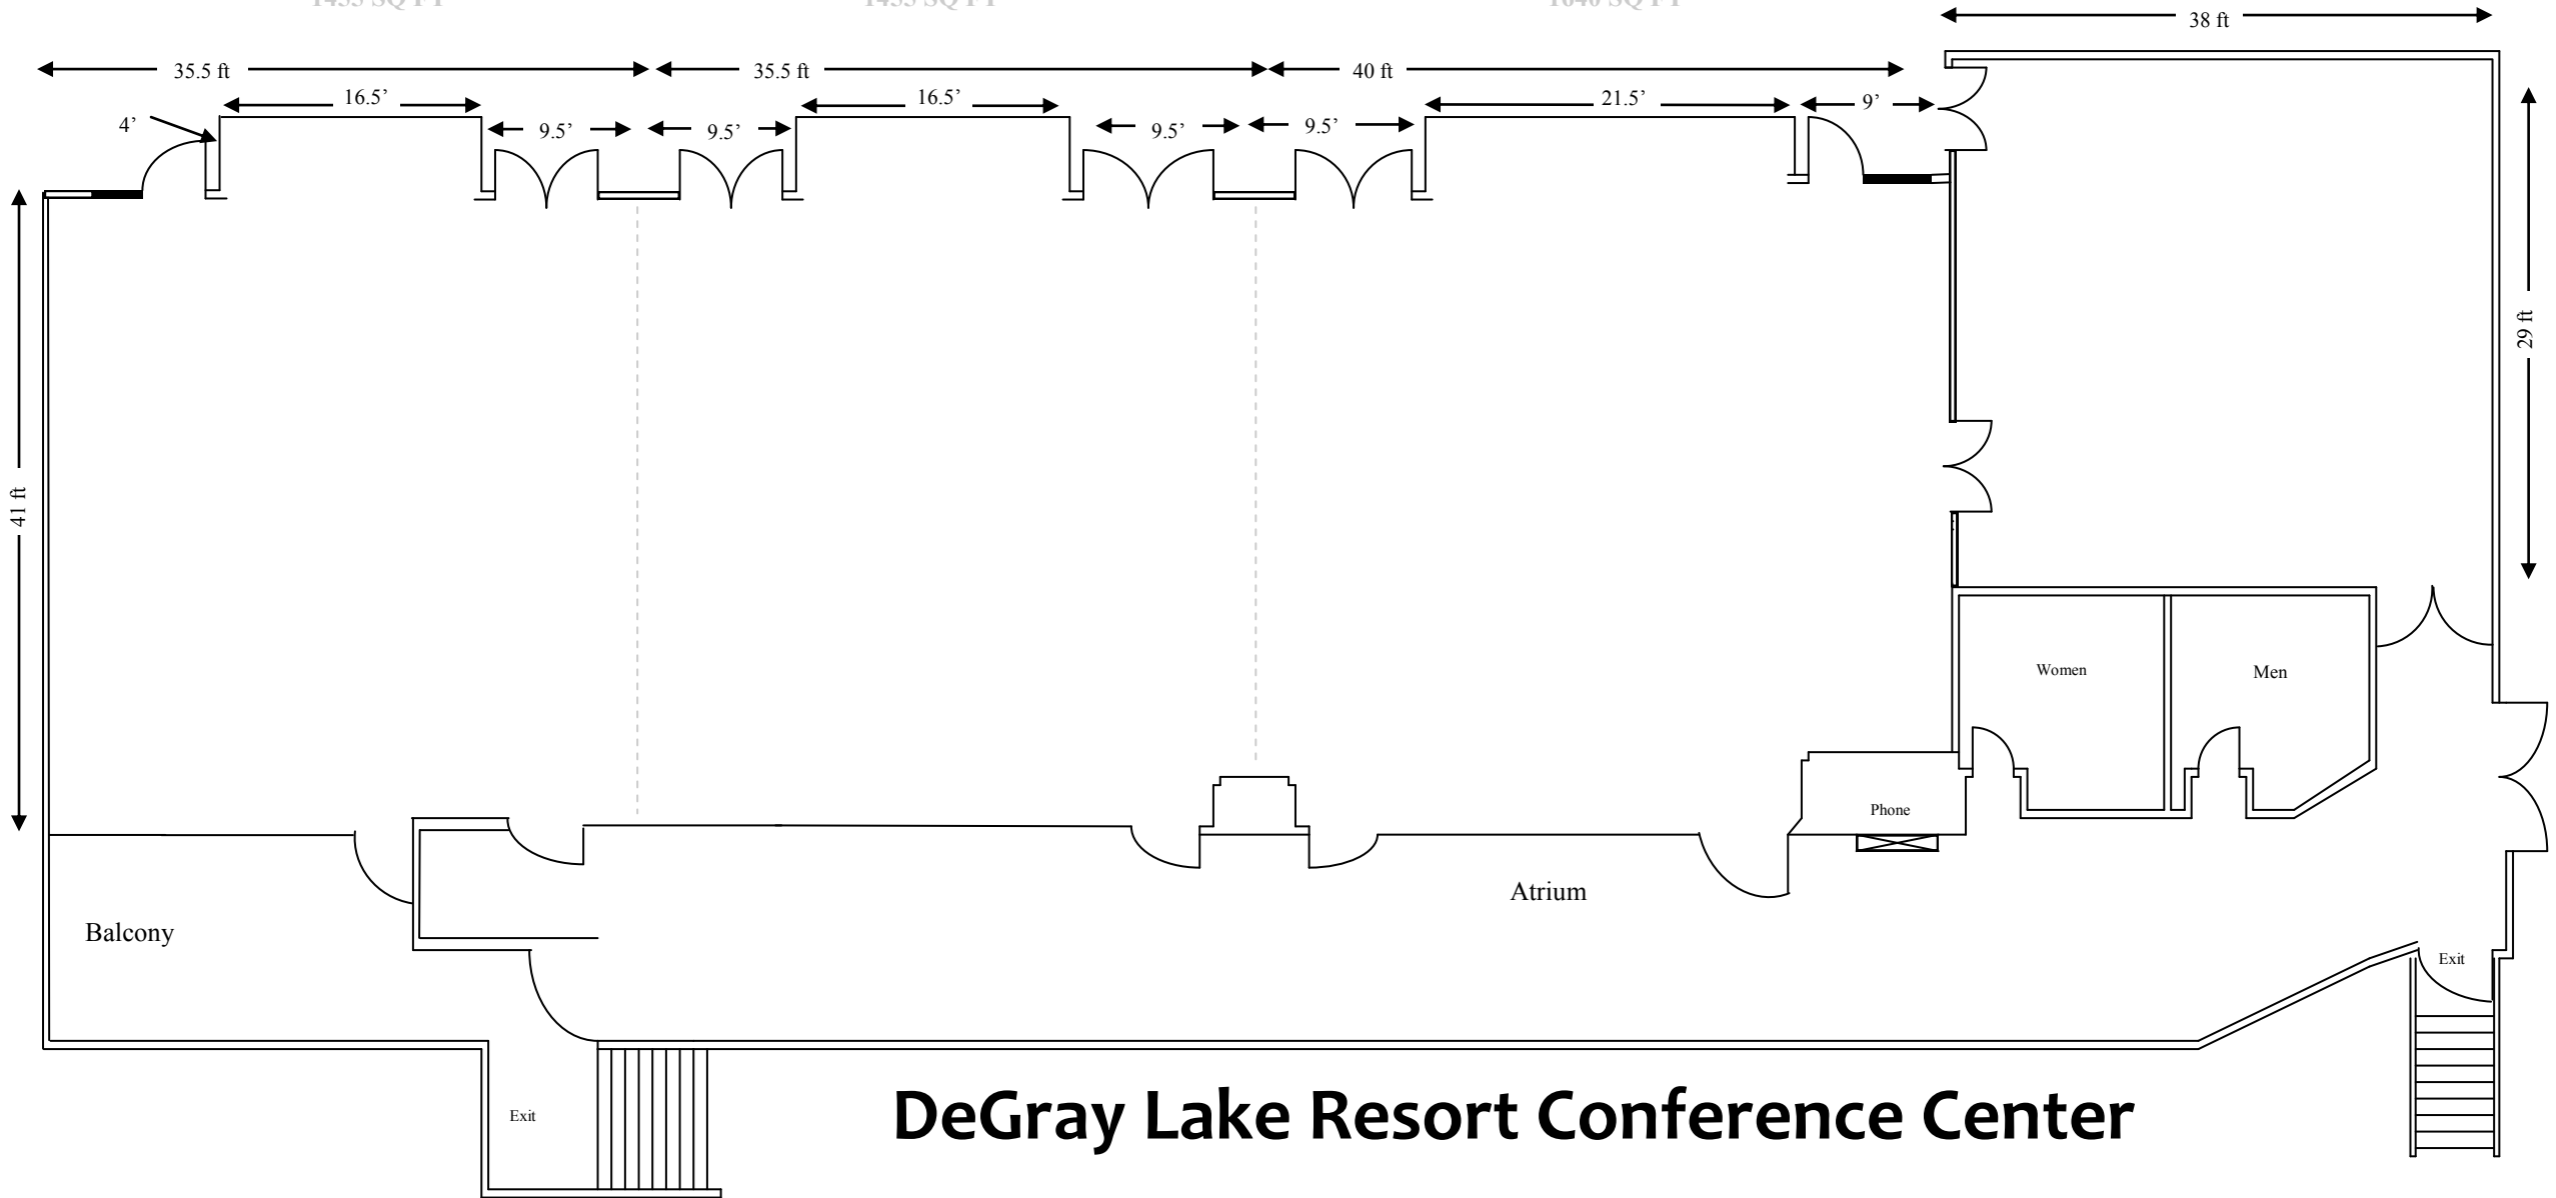

CADDO ROOM
1455 SQ FT

OUACHITA ROOM
1455 SQ FT

DEGRAY ROOM
1640 SQ FT

EAGLE ROOM
1102 SQ FT

DeGray Lake Resort Conference Center